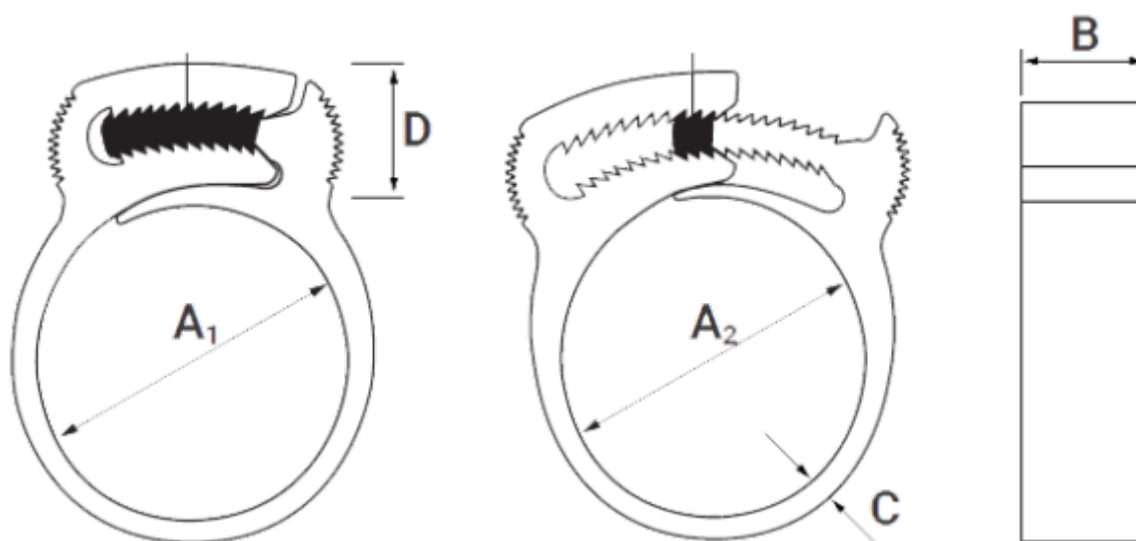

# Data Sheet

Article number: 5619

Description: KLEEclips type R Ø37.4-40.9

## Measures

A1 = 37.0

A2 = 41.3

B = 8.9

C = 2.1

D = 13.3

Size = R

Weight (g) = 648